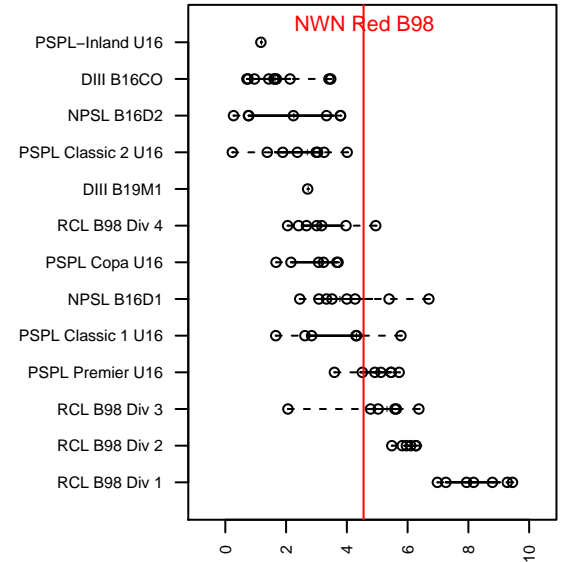

NWN Red B98

NW Nationals
 Mountlake Terrace, WA
 B98 total strength=1541
 attack=15.16 defense=11.25
 fall league = RCL B98 Div 3, RCL B98 7V2

alt names used:
 NORTHWEST NATIONALS NWN B99 RED (T
 NWN B98 Red A
 NWN B98 Red A
 NORTHWEST NATIONALS NWN B98 (WA)
 NORTHWEST NATIONALSNWN B98 [Red]
 NW Nationals Red [B98]
 NORTHWEST UNITED U16 (WA)
 NWN B98 Red A

Venues played:
 2014 Snohomish United Invit U16 Gold
 2014 Sounders FC Cup BU16
 2014 WA Rush Cup B16 Gold U16
 2014 Bigfoot Silver U16
 2014 RCL B98 Div 3
 2014 RCL B98 7V2
 2014 WYS Presidents Cup B98 Div 1

**attack and defense variance (black dot)
relative to other teams
and top 10 in region**

**attack and defense rating
relative to others at age
and all opponents in last 13 months**

Performance relative to 13 month average