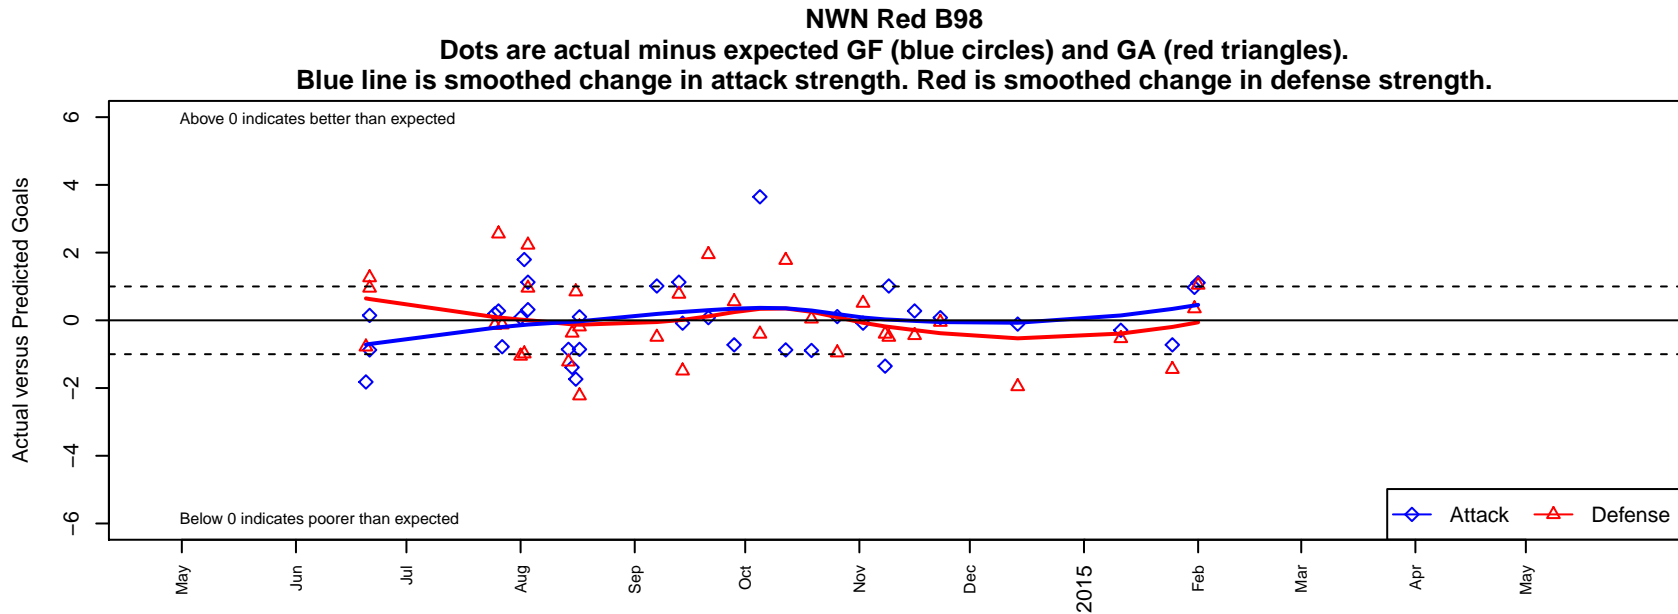

NWN Red B98

NW Nationals
 Mountlake Terrace, WA
 B98 total strength=1541
 attack=15.16 defense=11.25
 fall league = RCL B98 Div 3, RCL B98 7V2

alt names used:
 NORTHWEST NATIONALS NWN B99 RED (T
 NWN B98 Red A
 NWN B98 Red A
 NORTHWEST NATIONALS NWN B98 (WA)
 NORTHWEST NATIONALSNWN B98 [Red]
 NW Nationals Red [B98]
 NORTHWEST UNITED U16 (WA)
 NWN B98 Red A

**attack and defense variance (black dot)
relative to other teams
and top 10 in region**

**attack and defense rating
relative to others at age
and all opponents in last 13 months**

Performance relative to 13 month average