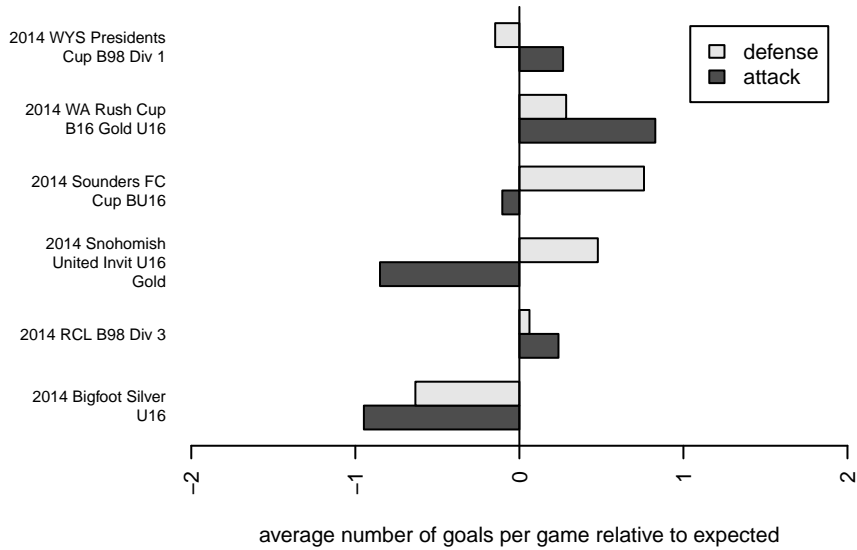

NWN Red B98

NW Nationals
 Mountlake Terrace, WA
 B98 total strength=1541
 attack=15.16 defense=11.25
 fall league = RCL B98 Div 3, RCL B98 7V2

alt names used:
 NORTHWEST NATIONALS NWN B99 RED (T
 NWN B98 Red A
 NWN B98 Red A
 NORTHWEST NATIONALS NWN B98 (WA)
 NORTHWEST NATIONALSNWN B98 [Red]
 NW Nationals Red [B98]
 NORTHWEST UNITED U16 (WA)
 NWN B98 Red A

Venues played:
 2014 Snohomish United Invit U16 Gold
 2014 Sounders FC Cup BU16
 2014 WA Rush Cup B16 Gold U16
 2014 Bigfoot Silver U16
 2014 RCL B98 Div 3
 2014 RCL B98 7V2
 2014 WYS Presidents Cup B98 Div 1

**attack and defense variance (black dot)
relative to other teams
and top 10 in region**

**attack and defense rating
relative to others at age
and all opponents in last 13 months**

Performance relative to 13 month average