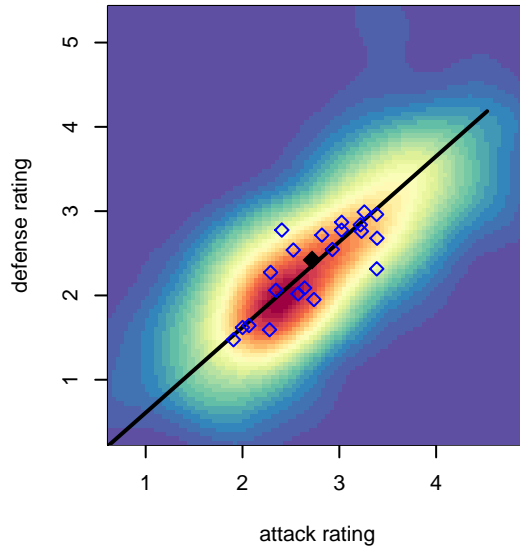

NWN Red B98

NW Nationals
 Mountlake Terrace, WA
 B98 total strength=1541
 attack=15.16 defense=11.25
 fall league = RCL B98 Div 3, RCL B98 7V2

alt names used:
 NORTHWEST NATIONALS NWN B99 RED (T
 NWN B98 Red A
 NWN B98 Red A
 NORTHWEST NATIONALS NWN B98 (WA)
 NORTHWEST NATIONALSNWN B98 [Red]
 NW Nationals Red [B98]
 NORTHWEST UNITED U16 (WA)
 NWN B98 Red A

**attack and defense variance (black dot)
relative to other teams
and top 10 in region**

**attack and defense rating
relative to others at age
and all opponents in last 13 months**

Performance relative to 13 month average